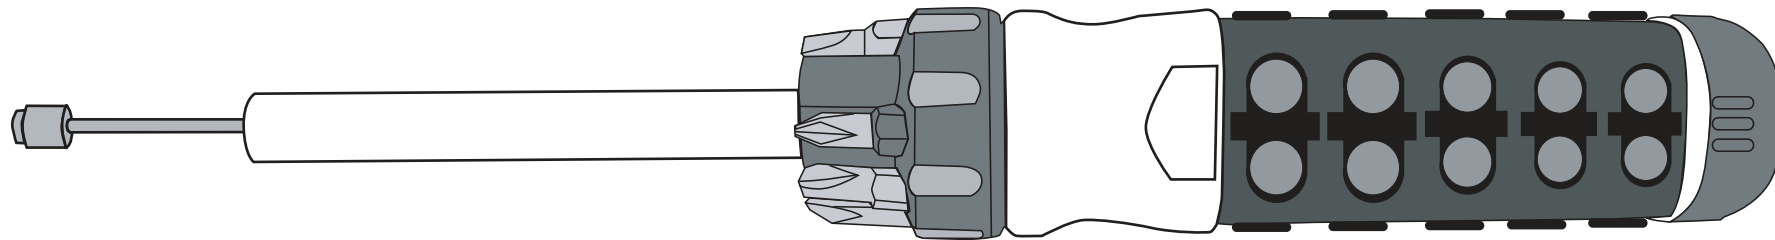

P690 The Ultimate Screwdriver

JOB NO.

QUANTITY:

PRINT METHOD:

PRODUCT COLOUR:

PRINT COLOUR:

ADDITIONAL INFORMATION:

ARTWORK 100%

Imprint Area: 50mm w x 6mm h

Product Size: 234mm Long

Dotted line indicates maximum print area

LAYOUT

Note: Line drawings are for print positional guide only. Drawings are approx. 100% size unless specified and may not be an exact representation of the detail of the product. Please familiarise yourself with the product prior to approving.